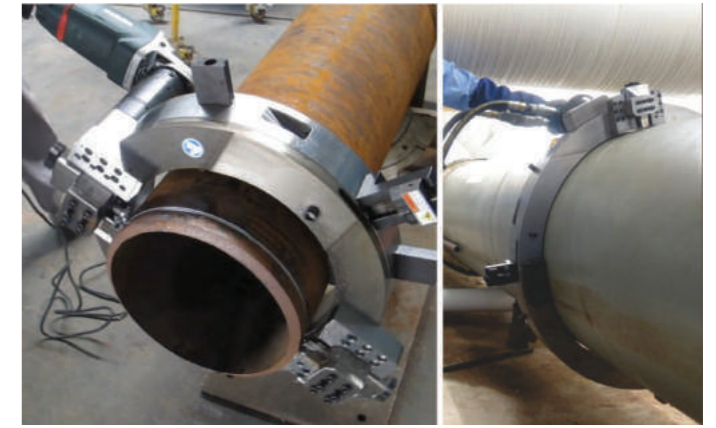

COLD CUTTING & BEVELING MACHINE

ขนาดกะทัดรัด น้ำหนักเบา ตัดขอบท่อได้เรียบเนียน จึงเหมาะสำหรับใช้งานในพื้นที่แคบ นิยมใช้อย่างแพร่หลายในด้านปิโตรเลียม เคมี ก๊าซธรรมชาติ การสร้างแหล่งจ่ายไฟ พลังงานไอน้ำ และพลังงานนิวเคลียร์

Lower axial and radial clearance, light weight suitable for working at narrow and complicated site. They are widely used in the field of petroleum, chemical, natural gas, power supply construction, boiler and nuclear power.